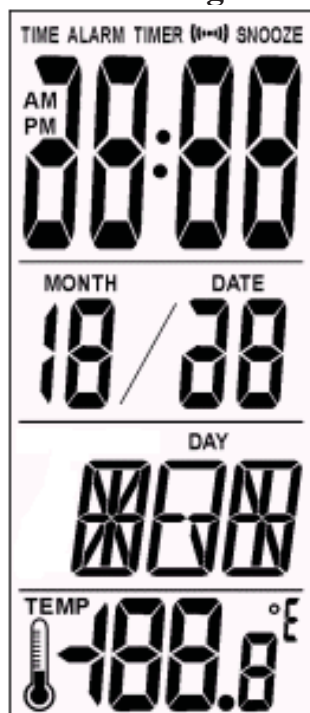

### LCD Drawing:

### 5 Keys for operation:

### Select MODE key:

Mode Key	Mode switch
C_MODE	Time mode → Alarm mode → Timer mode
A_MODE	Time mode → Alarm mode
T_MODE	Time mode → Timer mode

### Function:

- 1、 Normal Timekeeping Mode  
Display: time, date (2000-2099), weekday, temperature, and with 12/24 hour format.
- 2、 Daily Music Alarm with Snooze Mode  
In this mode, you can set alarm time, snooze interval time and select music.
- 3、 Count-down Timer Mode  
The countdown timer can be set from 23h 59m 59s to 0h 00m 00s.
- 4、 Thermometer Mode  
You can select Celsius and Fahrenheit by press DOWN key.  
Temperature range: -10°C -50°C (16°F -122°F), and resolution: ±0.5°C.
- 5、 Backlight  
In any mode, press DK key to turn on 7 colors backlight for 5 second.